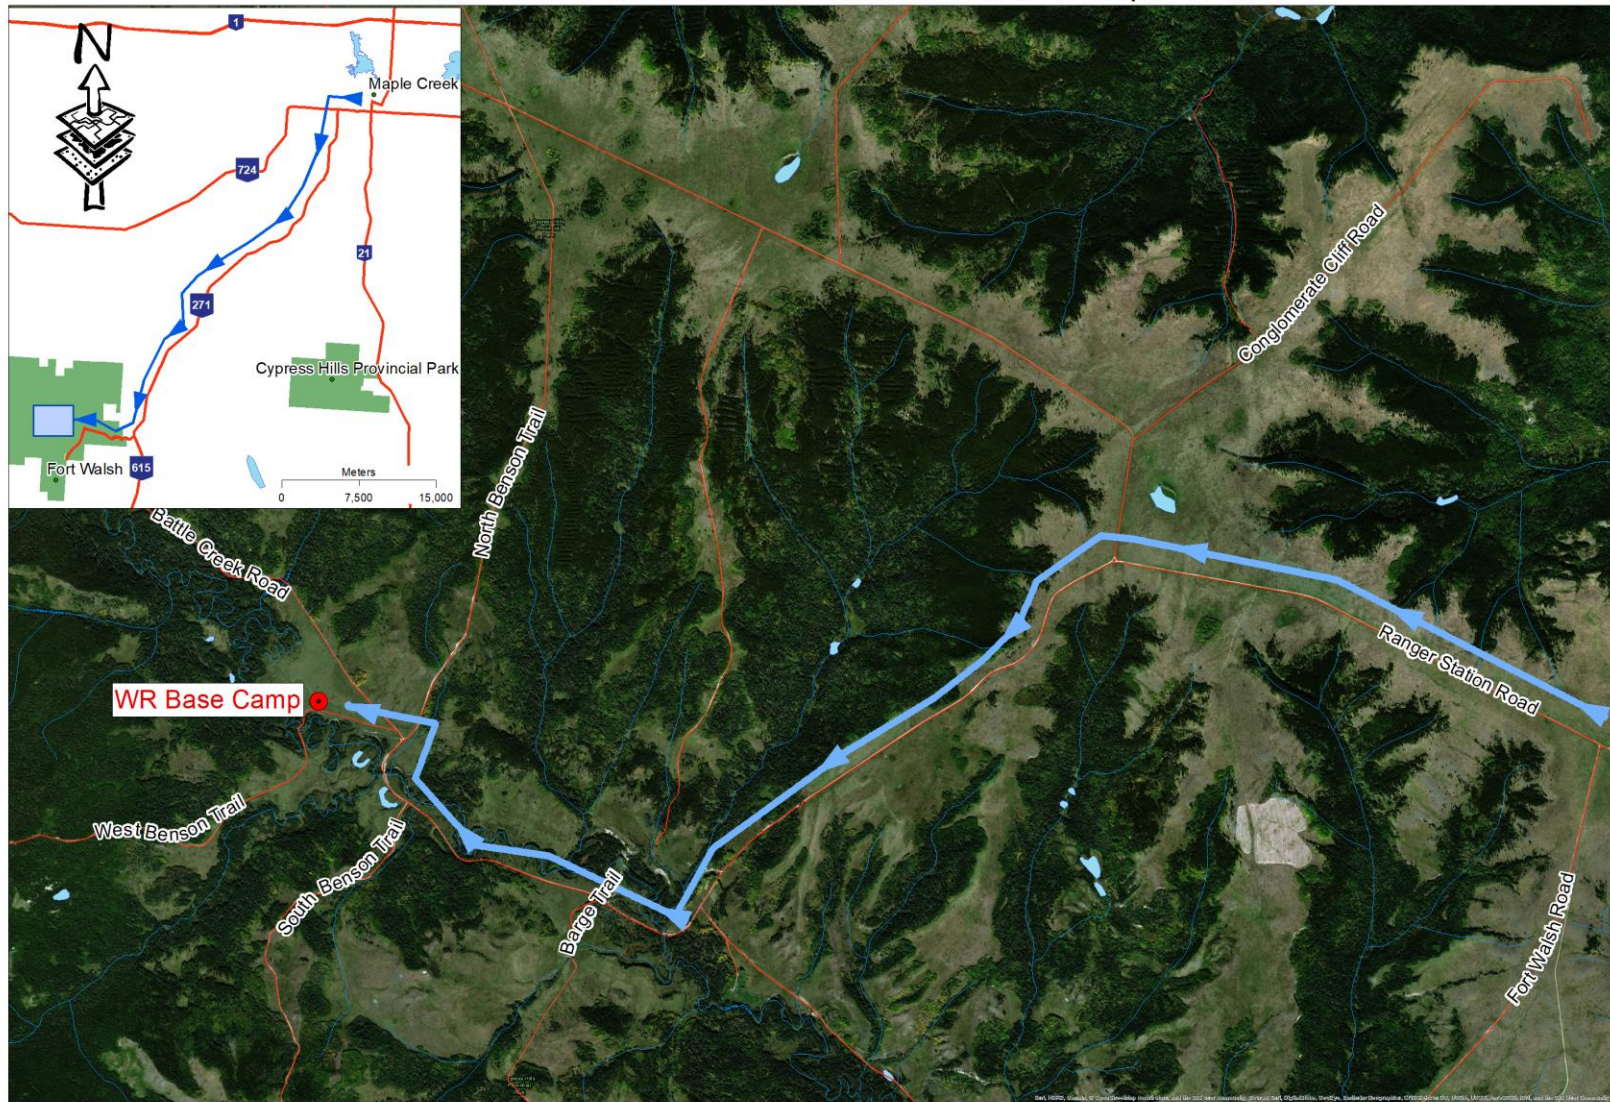

Wilderness Rendezvous - Directions to HQ from Maple Creek

0 1,000 2,000 4,000 Meters

Created July 2018, Matt Thompson